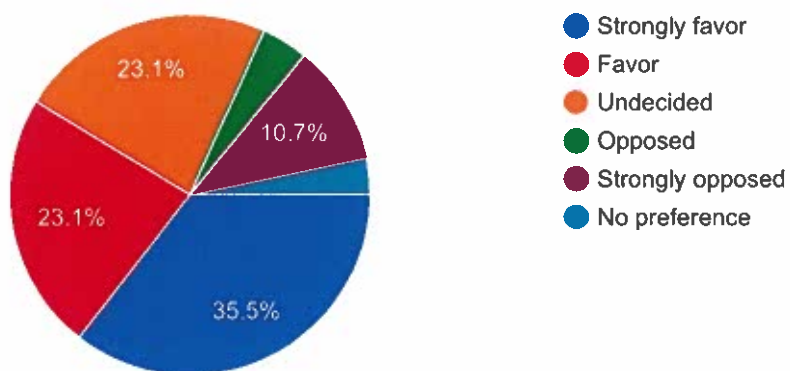

Are you in favor of a four-day school week?

121 responses