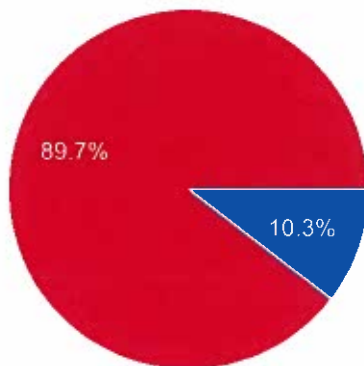

(JH/HS students only) A longer school day would mean that sports practices would end approximately 30-60 minutes later. Would a later evening cause you to NOT participate in extracurricular activities?

97 responses

- Yes, I would be less likely to participate
- No, a longer day would not change my participation status