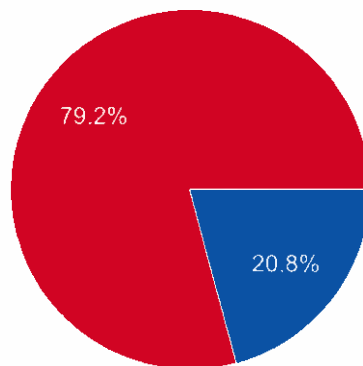

- Yes
- No

This content is neither created nor endorsed by Google. [Report Abuse](#) - [Terms of Service](#) - [Privacy Policy](#)

Google Forms