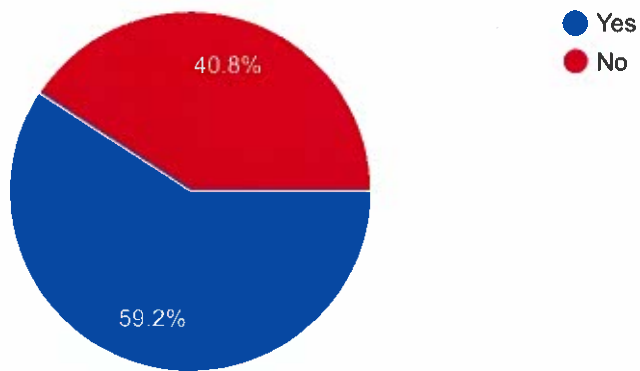

(JH/HS students only) Would you be willing to have a group or organization that you are associated with help provide childcare on "off" days?

98 responses

This content is neither created nor endorsed by Google. [Report Abuse](#) - [Terms of Service](#) - [Privacy Policy](#)

Google Forms