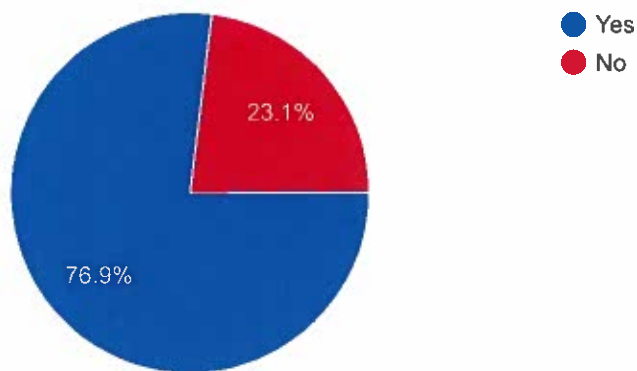

Given that most practices would start 30-60 minutes later than what we are used to, would you consider altering the length of some practices?

13 responses

Would potentially starting and ending practice later than what we are used to make you less apt to coach?

13 responses