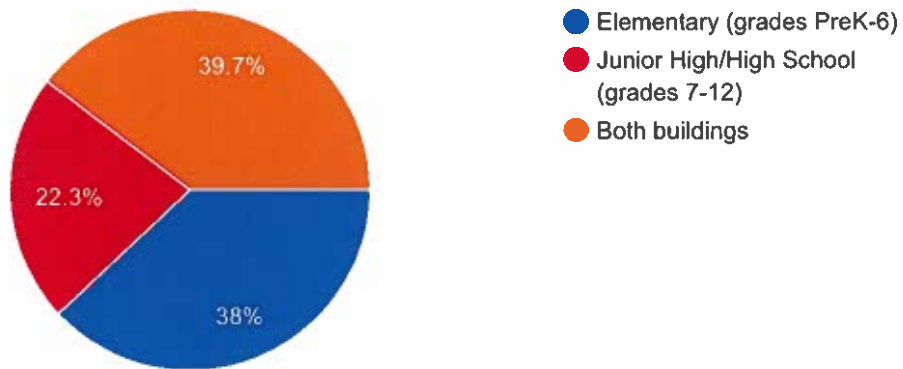

Four Day School Week Survey (Parent)

122 responses

[Publish analytics](#)

In which building is your child/children?

121 responses